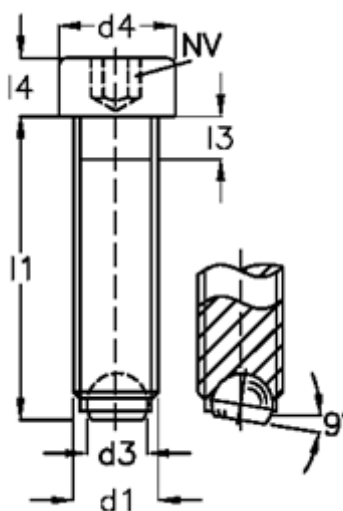

Data Sheet

Article number: 2092770611A
Description: E+G Screws with ball
GN 606-M16-40-BN

Measures

d1	= M16
d2	= 12.0
d3	= 10.7
d4	= 24
Internal hexagon	= 14.0
l1	= 40
l3	= 6.0
l4	= 16